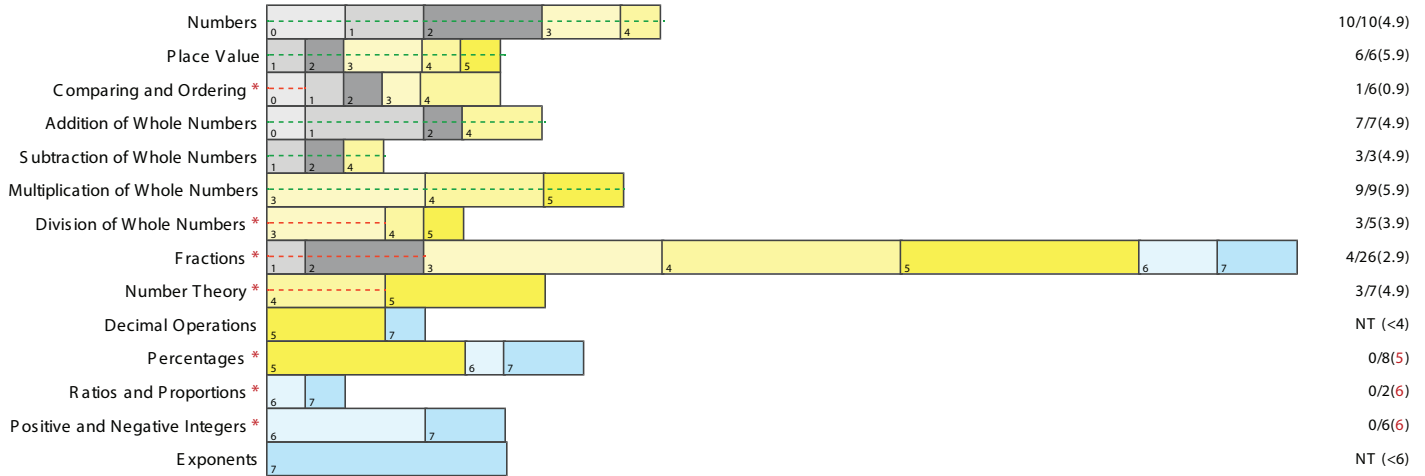

Summary Scores (Score Ranges by grade)

K	1	2	3	4	5	6	7	Raw Score	Grade Level
Numbers and Operations									
1-4	5-13	14-22	23-41	42-61	62-83	84-91	92-105	46	4.24
Measurement									
1-2	3-4	5-12	13-18	19-26	27-31	NA	32-34	19	4.11
Data Analysis									
1-1	2-4	5-9	10-12	13-16	17-21	22-27	28-36	8	2.67
Geometry									
1-4	5-7	8-10	11-19	20-30	31-36	37-44	45-53	17	3.7
Algebra									
1-1	2-4	5-6	7-13	14-20	21-25	26-31	32-43	10	3.5
TOTAL									
0-12	13-32	33-59	60-103	104-154	155-196	197-224	225-271	100	3.91

Geometry S strand (sub-tests)

Numbers and Operations S strand (sub-tests)

Measurement S strand

Data Analysis S strand

Algebra S strand

Grade level of sections within each sub-test: K K 1 First 2 Second 3 Third 4 Fourth 5 Fifth 6 Sixth 7 Seventh