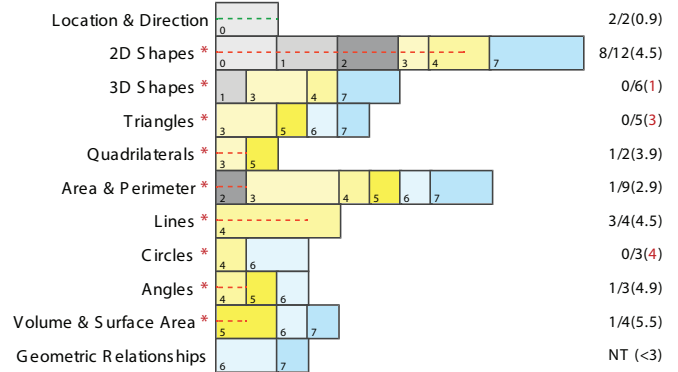

Summary Scores (Score Ranges by grade)

K	1	2	3	4	5	6	7	Raw Score	Grade Level
Numbers and Operations									
1-4	5-13	14-22	23-41	42-61	62-83	84-91	92-105	46	4.24
Measurement									
1-2	3-4	5-12	13-18	19-26	27-31	NA	32-34	19	4.11
Data Analysis									
1-1	2-4	5-9	10-12	13-16	17-21	22-27	28-36	8	2.67
Geometry									
1-4	5-7	8-10	11-19	20-30	31-36	37-44	45-53	17	3.7
Algebra									
1-1	2-4	5-6	7-13	14-20	21-25	26-31	32-43	10	3.5
TOTAL									
0-12	13-32	33-59	60-103	104-154	155-196	197-224	225-271	100	3.91

Geometry S strand (sub-tests)

Numbers and Operations S strand (sub-tests)

Measurement S strand

Data Analysis S strand

Algebra S strand

Grade level of sections within each sub-test: K K 1 First 2 Second 3 Third 4 Fourth 5 Fifth 6 Sixth 7 Seventh