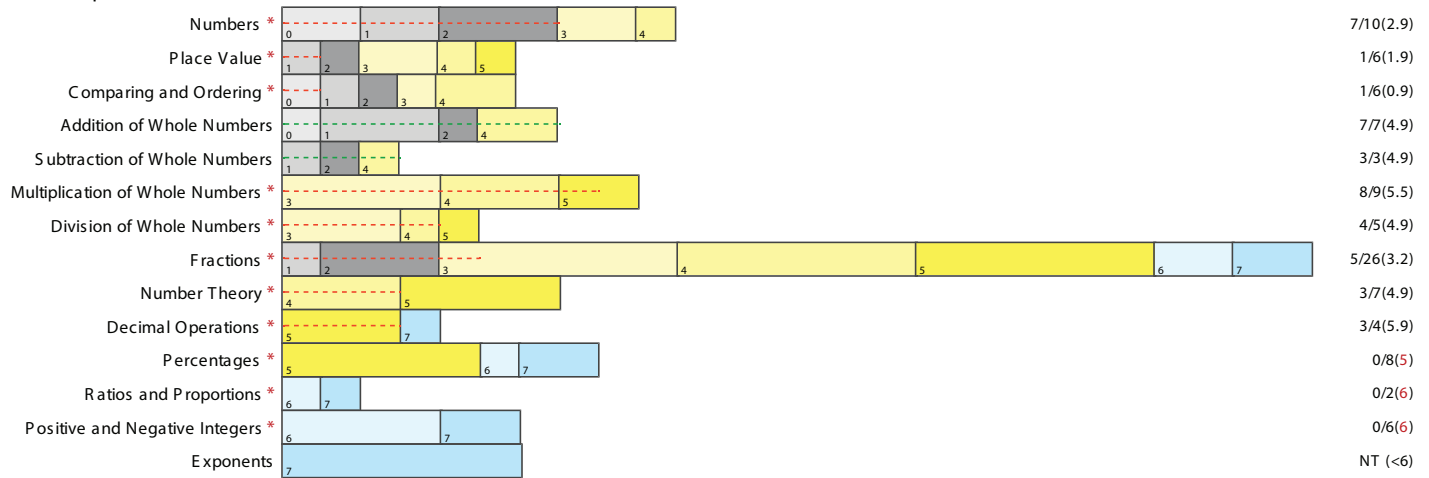

### Summary Scores (Score Ranges by grade)

	K	1	2	3	4	5	6	7	Raw Score	Grade Level
<b>Numbers and Operations</b>										
1-4	5-13	14-22	23-41	42-61	62-83	84-91	92-105		42	4.05
<b>Measurement</b>										
1-2	3-4	5-12	13-18	19-26	27-31	NA	32-34		6	2.22
<b>Data Analysis</b>										
1-1	2-4	5-9	10-12	13-16	17-21	22-27	28-36		7	2.5
<b>Geometry</b>										
1-4	5-7	8-10	11-19	20-30	31-36	37-44	45-53		12	3.2
<b>Algebra</b>										
1-1	2-4	5-6	7-13	14-20	21-25	26-31	32-43		17	4.5
<b>TOTAL</b>										
0-12	13-32	33-59	60-103	104-154	155-196	197-224	225-271		84	3.56

### Geometry S strand (sub-tests)

### Numbers and Operations S strand (sub-tests)

### Algebra S strand

Grade level of sections within each sub-test: K K 1 First 2 Second 3 Third 4 Fourth 5 Fifth 6 Sixth 7 Seventh