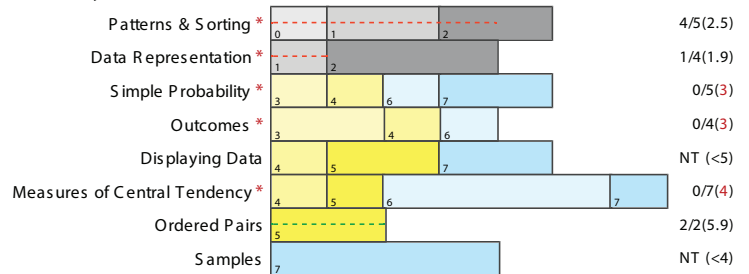

Data Analysis S strand