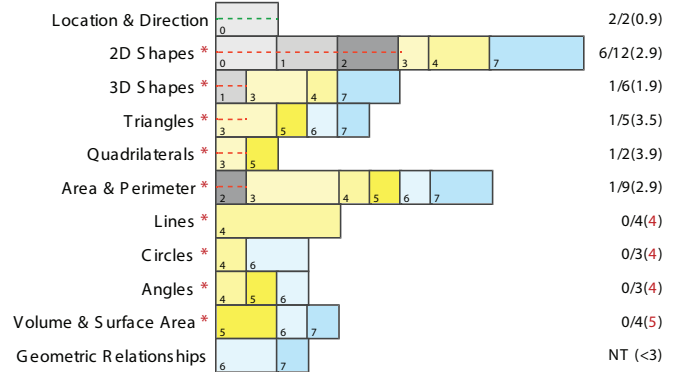

### Summary Scores (Score Ranges by grade)

	K	1	2	3	4	5	6	7	Raw Score	Grade Level
<b>Numbers and Operations</b>										
1-4	5-13	14-22	23-41	42-61	62-83	84-91	92-105		42	4.05
<b>Measurement</b>										
1-2	3-4	5-12	13-18	19-26	27-31	NA	32-34		6	2.22
<b>Data Analysis</b>										
1-1	2-4	5-9	10-12	13-16	17-21	22-27	28-36		7	2.5
<b>Geometry</b>										
1-4	5-7	8-10	11-19	20-30	31-36	37-44	45-53		12	3.2
<b>Algebra</b>										
1-1	2-4	5-6	7-13	14-20	21-25	26-31	32-43		17	4.5
<b>TOTAL</b>										
0-12	13-32	33-59	60-103	104-154	155-196	197-224	225-271		84	3.56

### Geometry S strand (sub-tests)

### Numbers and Operations S strand (sub-tests)

### Algebra S strand

Grade level of sections within each sub-test: K K 1 First 2 Second 3 Third 4 Fourth 5 Fifth 6 Sixth 7 Seventh